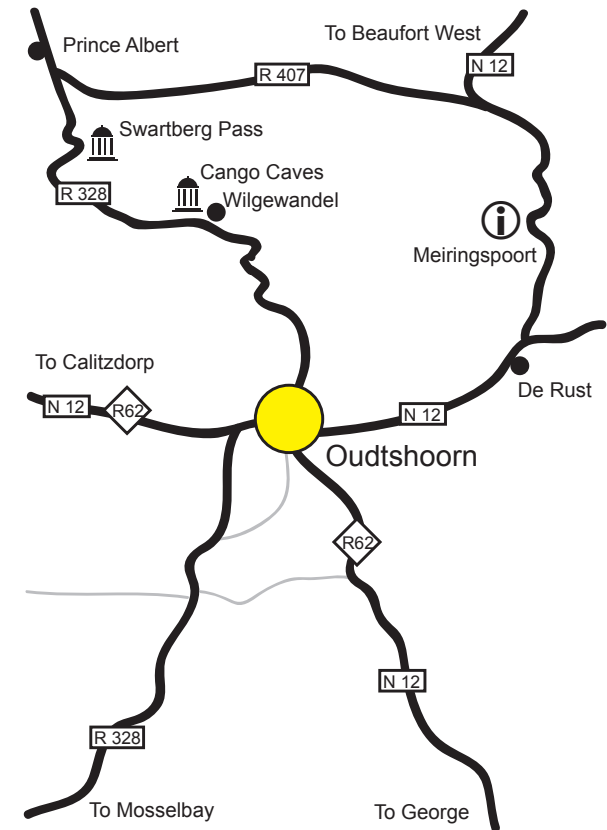

Pick up at accommodation / tours leave from:
 Wilgewandel Holiday Farm: GPS: S33 24' 13.4" E22 13' 02.4"

OUTTSHOORN • KLEIN KAROO • WESTERN CAPE • SOUTH AFRICA